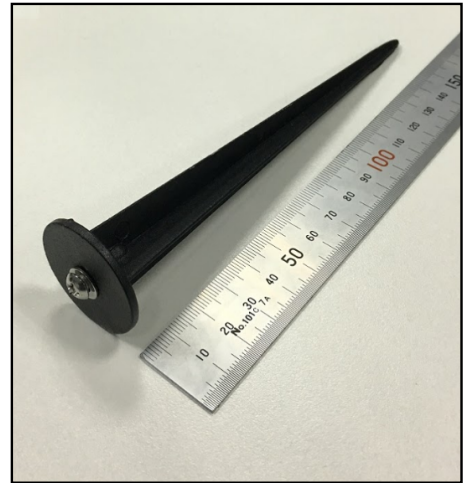

Date
Project
Fixture
Comments

Part Number	Description
FA40	Ground Stake - 160mm Length
FA41	Ground Stake - 205mm Length

Description

Ground stake accessories for mounting Storm Series fixtures are available for all sizes of fixture. We recommend using FA40 for the Storm Z fixtures, and FA41 for all other fixtures. Each ground stake includes hardware for mounting the Storm Series fixture to it.

Features

- ▶ Made of black powder coated metal
- ▶ Mounting hardware included
- ▶ small and large size available

Specifications

Part Number	Dimensions	Weight
FA40	160mm (6.3") length 40mm (1.5") diameter	41g (1.45 oz)
FA41	205mm (8.1") length x 45mm (1.75") diameter	70g (2.45 oz)