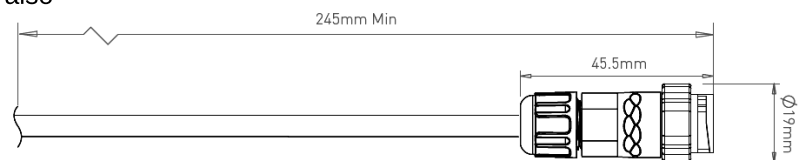

Male Pro Cable Branch Connector