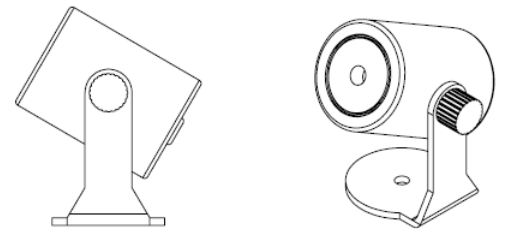

Male Pro Cable Branch Connector