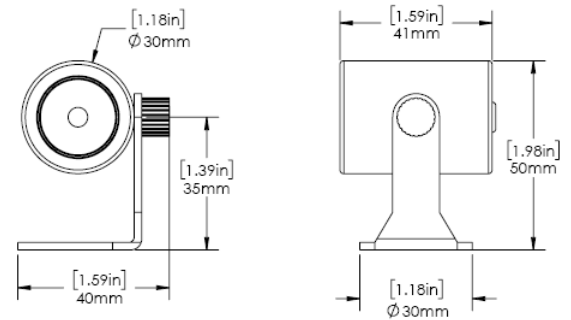

Male Pro Cable Branch Connector