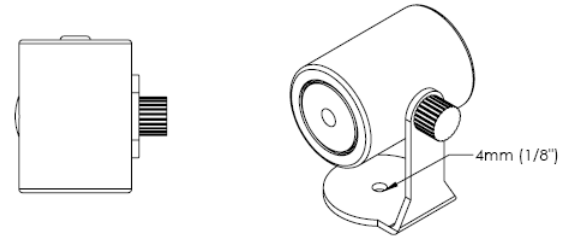

Male Pro Cable Branch Connector