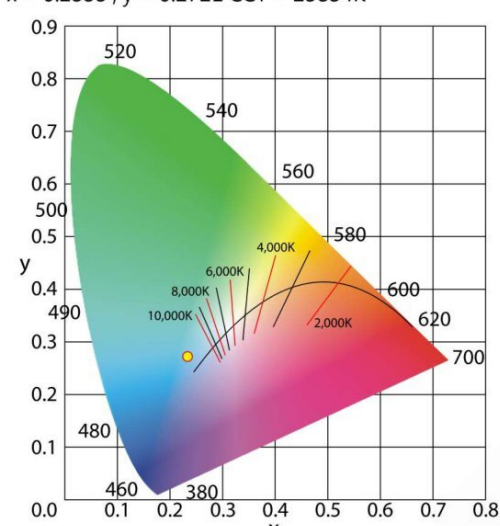

7 CH	LEVEL	Description
Ch 1	000 <-> 255	Red Intensity (0%-100%)
Ch 2	000 <-> 255	Green Intensity (0%-100%)
Ch 3	000 <-> 255	Blue Intensity (0%-100%)
Ch 4	000 <-> 031 032 <-> 032 033 <-> 096 097 <-> 097 098 <-> 159 160 <-> 160 161 <-> 223 224 <-> 224 225 <-> 255	<b>Color Macro - Overrides Ch 1-3</b> No Function Red 100% Variable Red to Blue Color Shift Blue 100% Variable Blue to Green Color Shift Green 100% Variable Green to Red Color Shift Red 100% Variable Red to White Color Shift
Ch 5	000 <-> 015	<b>Strobe / Effect Speed</b> No Function Speed Slow -> Fast
Ch 6	000 <-> 031 032 <-> 071 072 <-> 111 112 <-> 150 151 <-> 190 191 <-> 230 231 <-> 249 250 <-> 250 251 <-> 255	<b>Strobe / Color Effects</b> <b>Ch 1-4 For Color, Ch 5 For Speed</b> No Function Ramp Up Strobe Ramp Down Strobe Ramp Up / Ramp Down Strobe Rainbow Color Fade Red, Green, Blue Color Chase 6 Color Chase Flicker (Holds latest color from Ch 6) Flicker
Ch 7	000 <-> 255	Master Dimmer (100% -> 0%)

x = 0.2333, y = 0.2721 CCT = 23834K

**CIE 1976**

x = 0.1609, y = 0.4224 CCT = 23834K

**C78.377 - 2017**

**IEC-SDCM**

**TM-30-20**

Rf = 51 Rg = 89

Measured by Lighting Passport