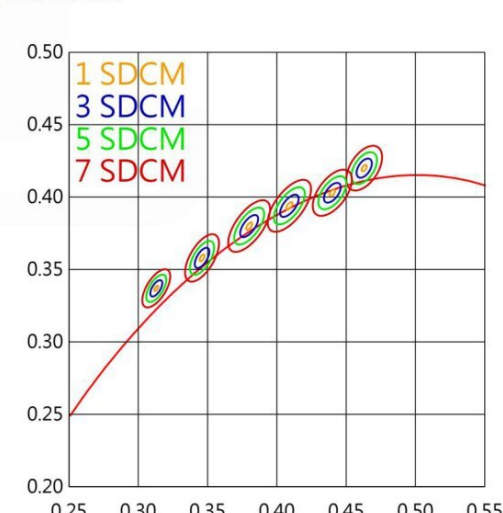

Physical	Features
L: 40mm (1.58") W: 35mm (1.38") H: 56mm (2.20")	Power: 2.1mm Female DC jack adapter
Weight: 92 grams (3.25 oz)	Data : 3.5mm TRS adapter
Black anodized aluminum	<b>Photometrics</b>
.5m Power cord w/bare wire leads	18° Soft Edge Beam
<b>Power</b>	534 lux / 49.6 fc @ 1m
278mA, 3.3w @ 12vdc *PSU sold separately	<b>Installation</b>
50k Hour LED life expectancy	Setting the DMX address requires the Gantom DB32 Programmer or by using a mobile device with 3mm headphone jack and download the Gantom Programmer App.
	IP60 - Indoor use Only

x = 0.2333, y = 0.2721 CCT = 23834K

**CIE 1976**

x = 0.1609, y = 0.4224 CCT = 23834K

**C78.377 - 2017**

**IEC-SDCM**

**TM-30-20**

Rf = 51 Rg = 89

Measured by Lighting Passport