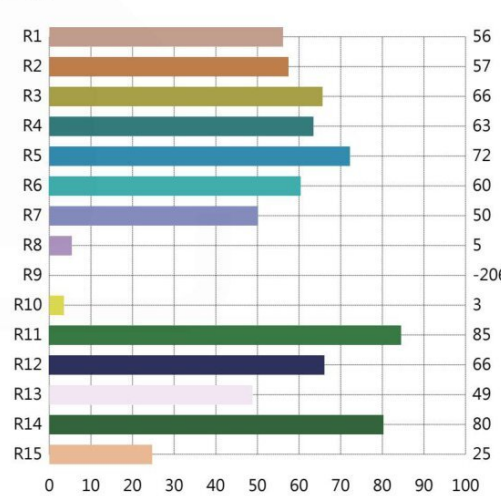

Measured by Lighting Passport

1/2

Copyright © 2021 Asensetek Canada Inc. All Right Reserved