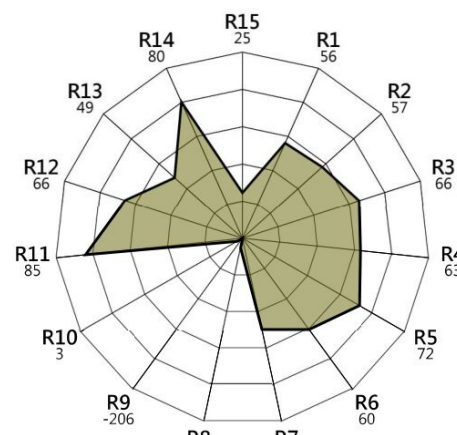

Measured by Lighting Passport

1/2

Copyright © 2021 Asensetek Canada Inc. All Right Reserved