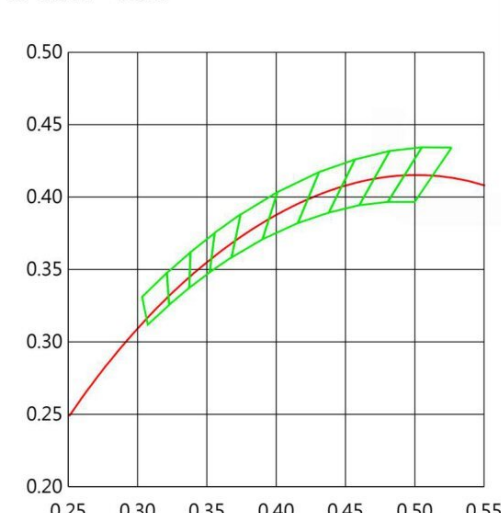

x = 0.2333, y = 0.2721 CCT = 23834K

**CIE 1976**

x = 0.1609, y = 0.4224 CCT = 23834K

**C78.377 - 2017**

**IEC-SDCM**

**TM-30-20**

Rf = 51 Rg = 89

Measured by Lighting Passport