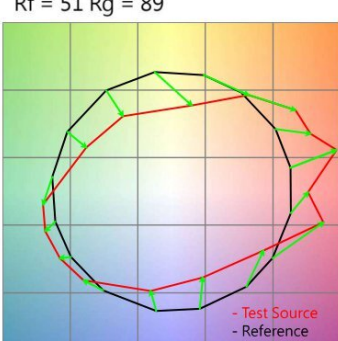

x = 0.2333, y = 0.2721 CCT = 23834K

**CIE 1976**

x = 0.1609, y = 0.4224 CCT = 23834K

**C78.377 - 2017**

**IEC-SDCM**

**TM-30-20**

Rf = 51 Rg = 89

Measured by Lighting Passport