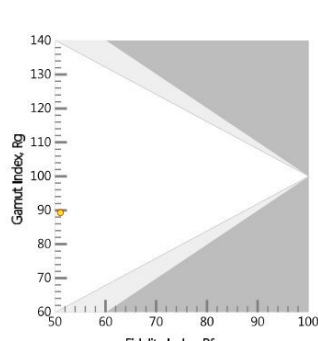

x = 0.2333, y = 0.2721 CCT = 23834K

**CIE 1976**

x = 0.1609, y = 0.4224 CCT = 23834K

**C78.377 - 2017**

**IEC-SDCM**

**TM-30-20**

Rf = 51 Rg = 89

Measured by Lighting Passport